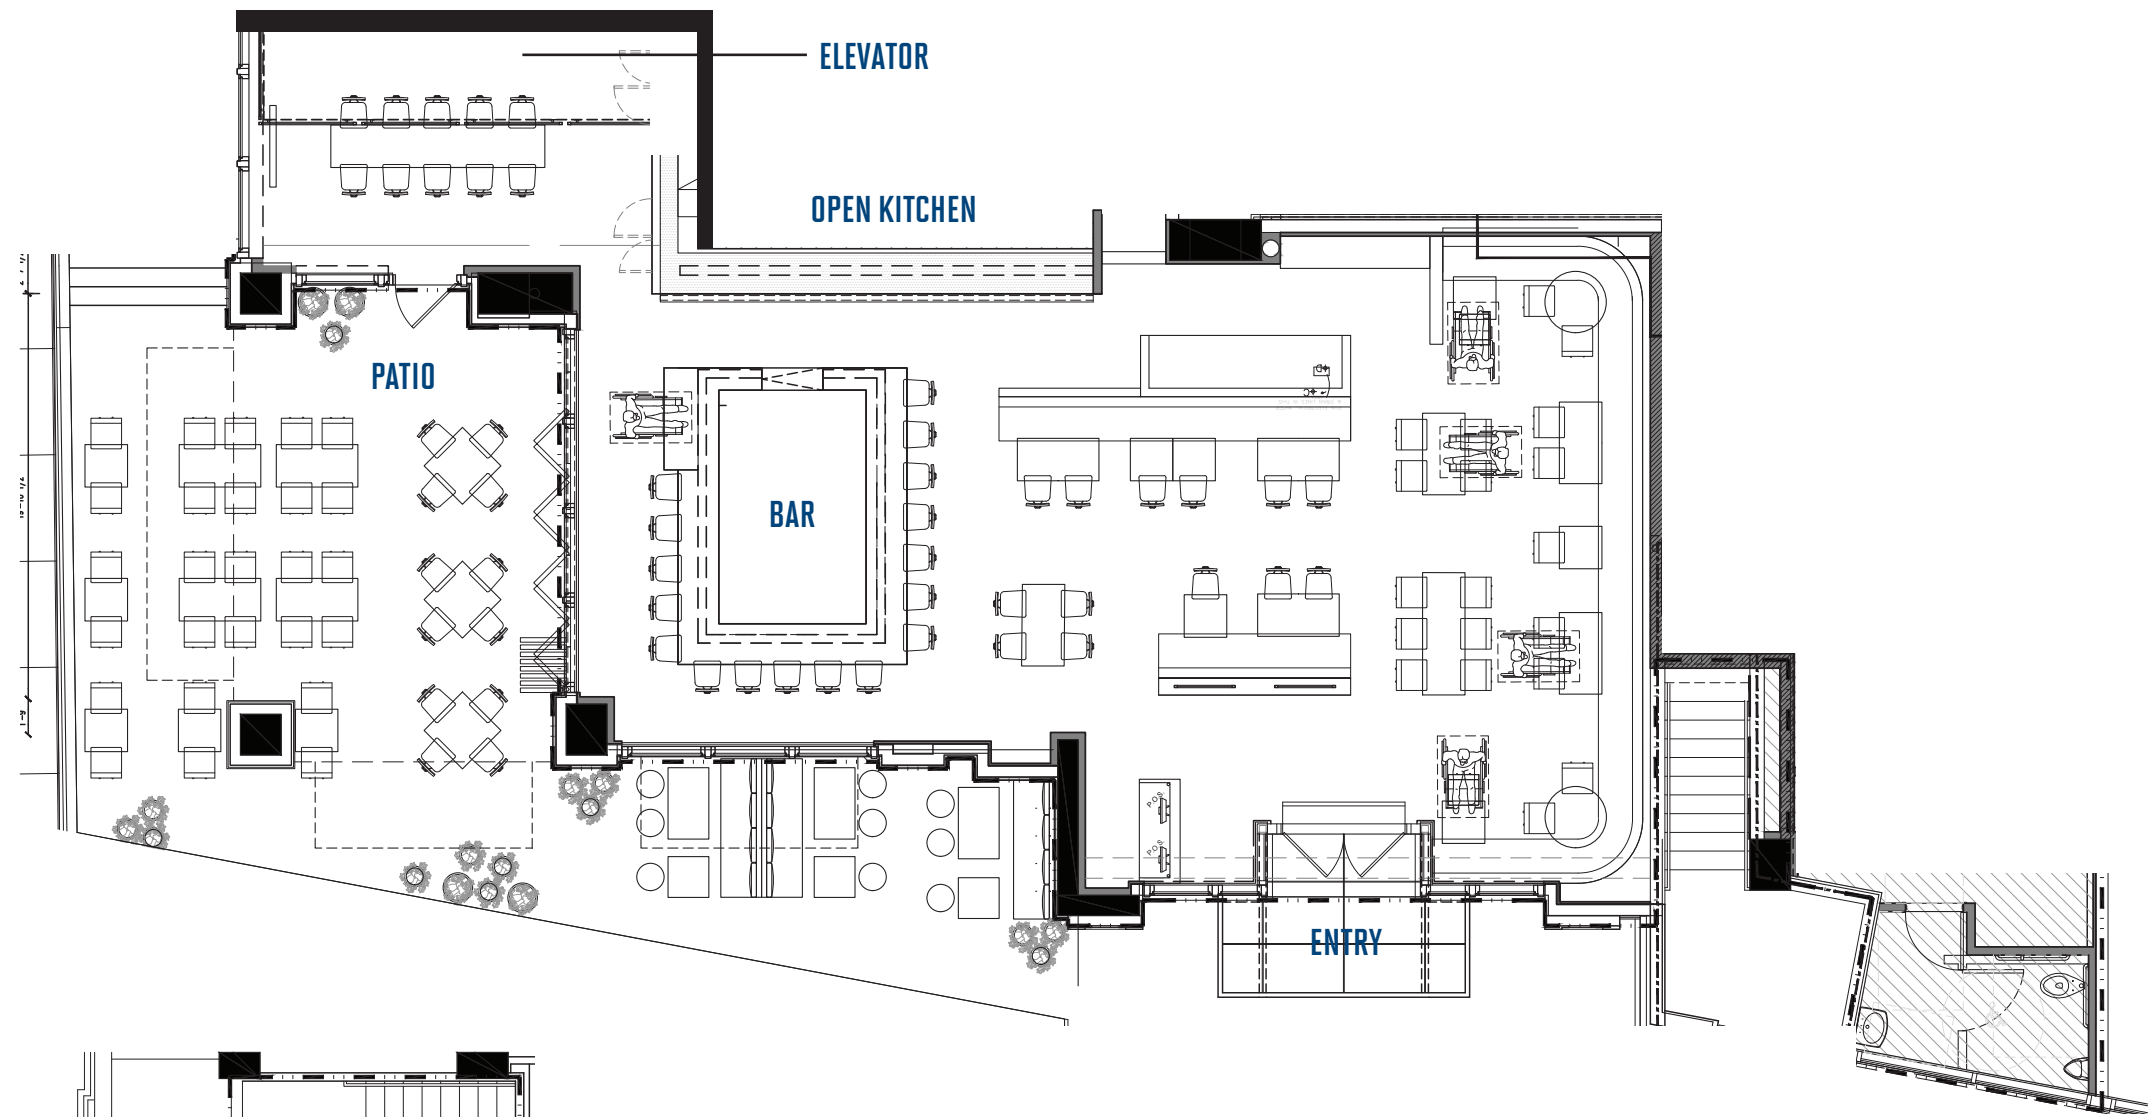

ATLANTA / 1ST FLOOR
dining capacities

ROOM	GUESTS	A/V
BAR <i>seated</i>	17	●
DINING ROOM <i>seated</i>	62	
PATIO <i>seated</i>	56	

ATLANTA / 2ND FLOOR
private dining capacities

ROOM	GUESTS	A/V
BARCELONA <i>seated</i>	25	●
<i>cocktail style</i>	30	
SEVILLA <i>seated</i>	25	●
<i>cocktail style</i>	30	
BARCELONA + SEVILLA <i>seated</i>	50	●
<i>cocktail style</i>	100	