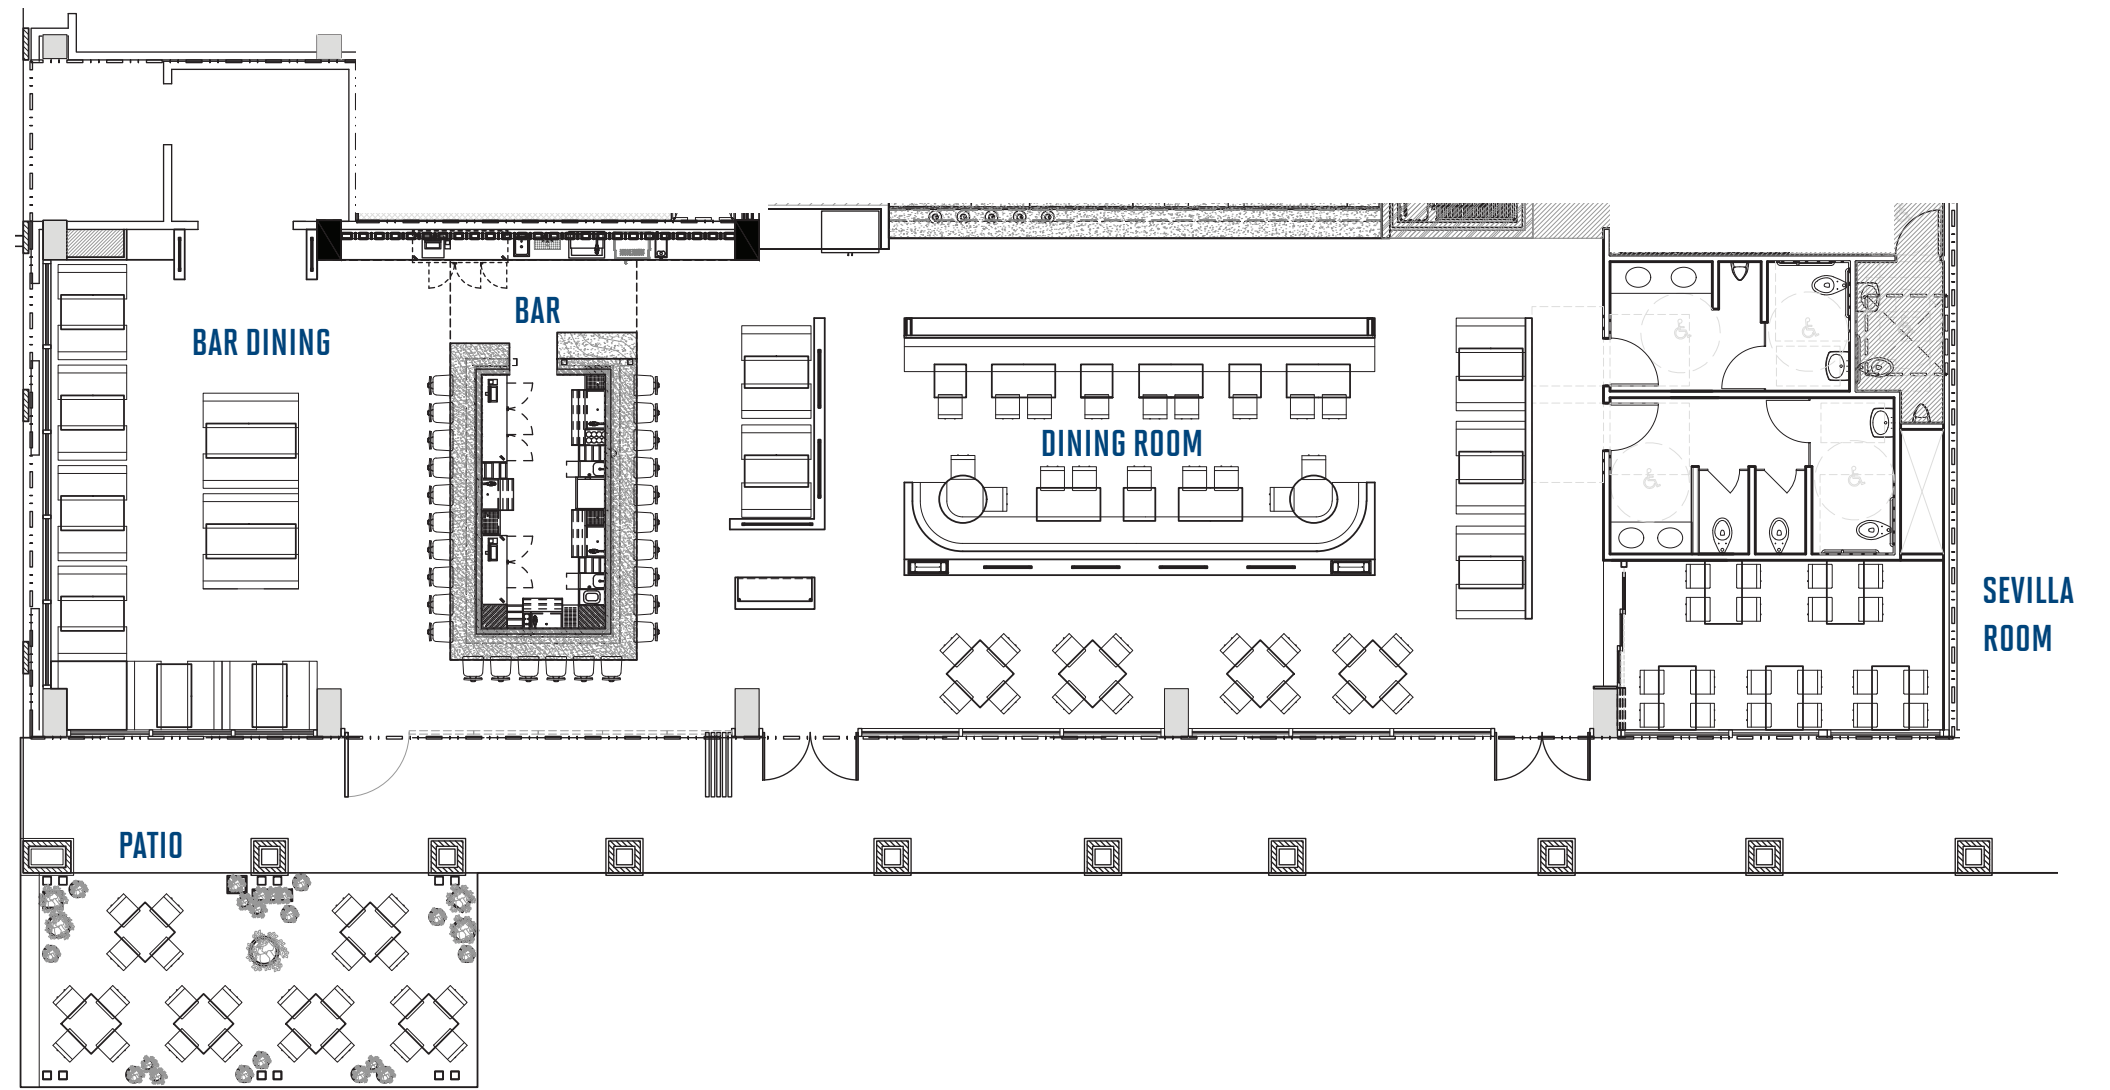

TAMPA / 1ST FLOOR
dining capacities

ROOM	GUESTS	A/V
BAR seated	26	●
DINING ROOM seated	102	
PATIO seated	24	
SEVILLA seated reception style	20 30	

TAMPA / ROOFTOP
dining capacities

ROOM	GUESTS	A/V
BAR seated	11	●
LUNA LOUNGE seated	58	