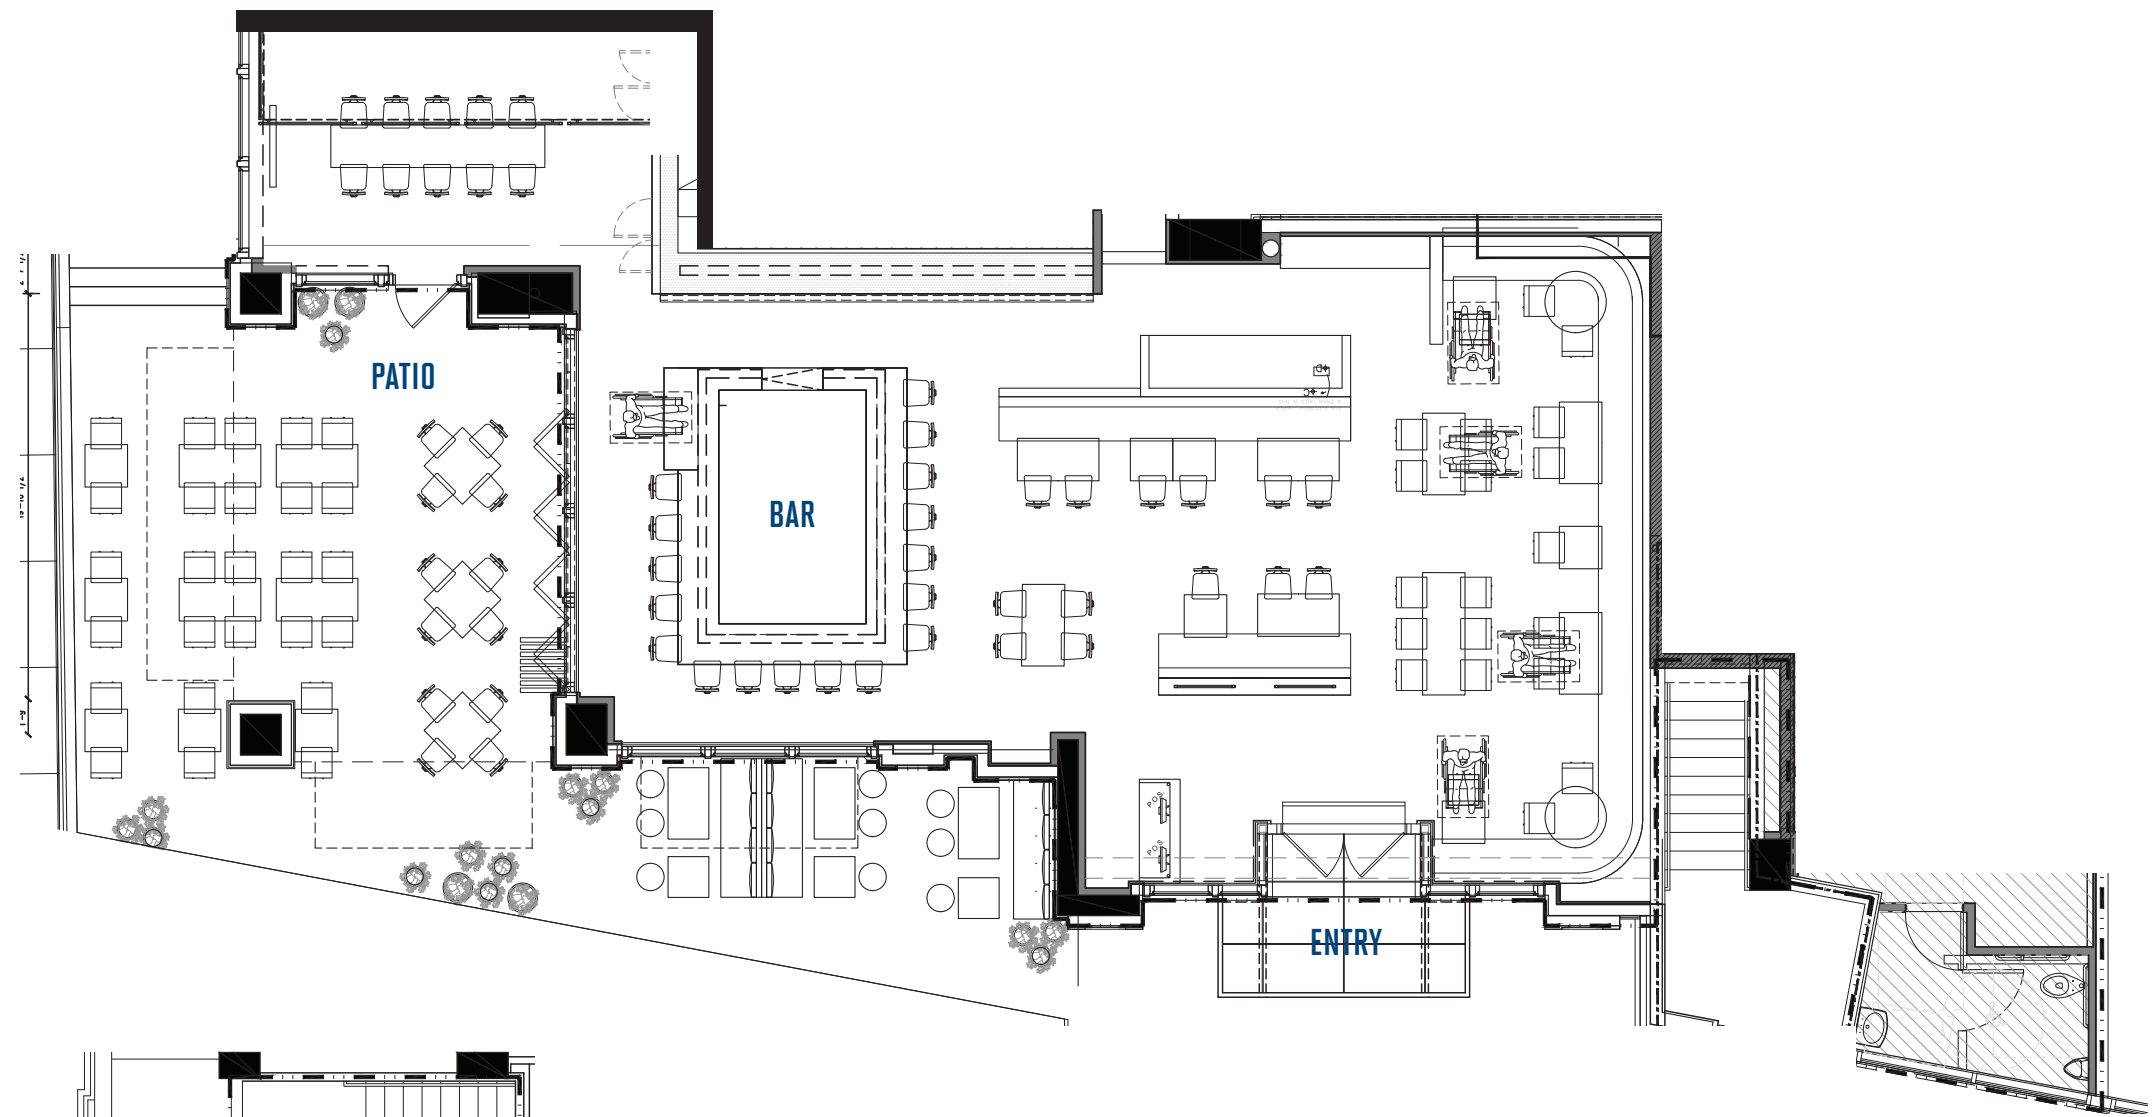

ATLANTA / 1ST FLOOR
dining capacities

ROOM	GUESTS	A/V
BAR seated	17	●
DINING ROOM seated	62	
PATIO seated	56	

ATLANTA / 2ND FLOOR
private dining capacities

ROOM	GUESTS	A/V
BARCELONA seated reception style	24 30	●
SEVILLA seated reception style	24 30	●
BARCELONA + SEVILLA seated reception style	60 75	●